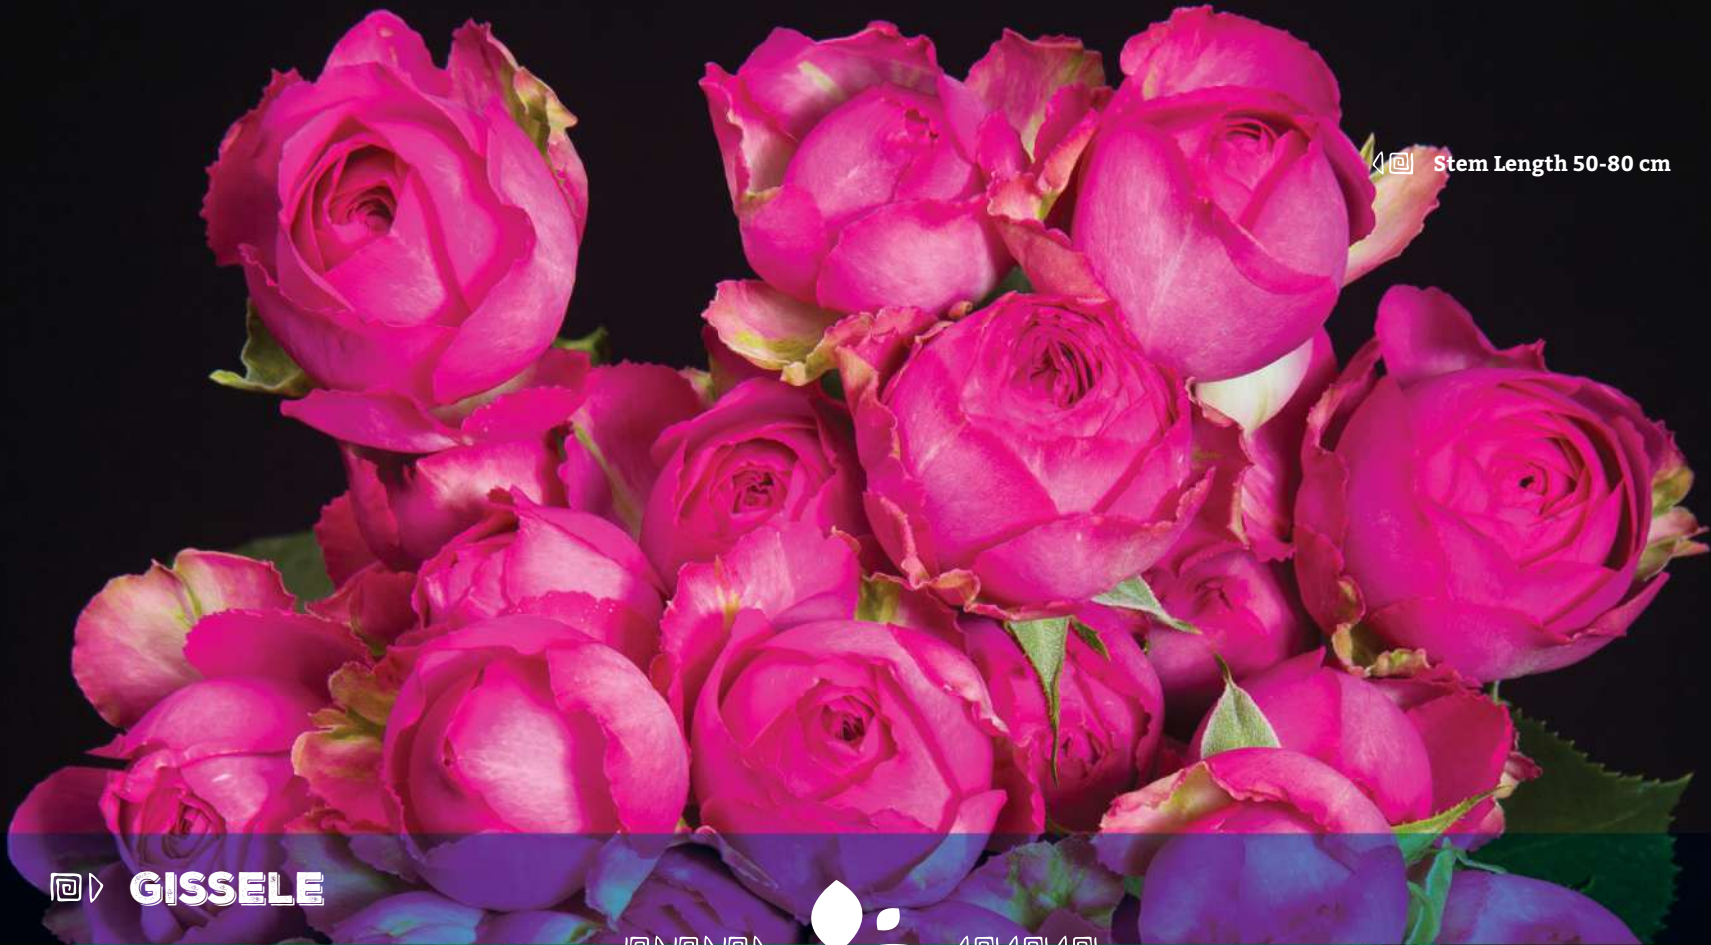

◀ @ Stem Length 50-80 cm

◻▶ **GELATO**

◻▶◻▶◻▶

◻◻◻◻◻◻

GENTLE TRENDSETTER ◻◻

Stem Length 50-80 cm ◻▶

◀@ Stem Length 50-80 cm

@▷ **GISELE**

◀▷◀▷◀▷

◀@◀@◀@

GOLDEN TRENDSETTER ◀@

Stem Length 50-80 cm @▷

◀ @ Stem Length 50-80 cm

@ ▶ **LEILA**

▶ ▶ ▶ ▶ ▶

◀ ◀ ◀ ◀ ◀