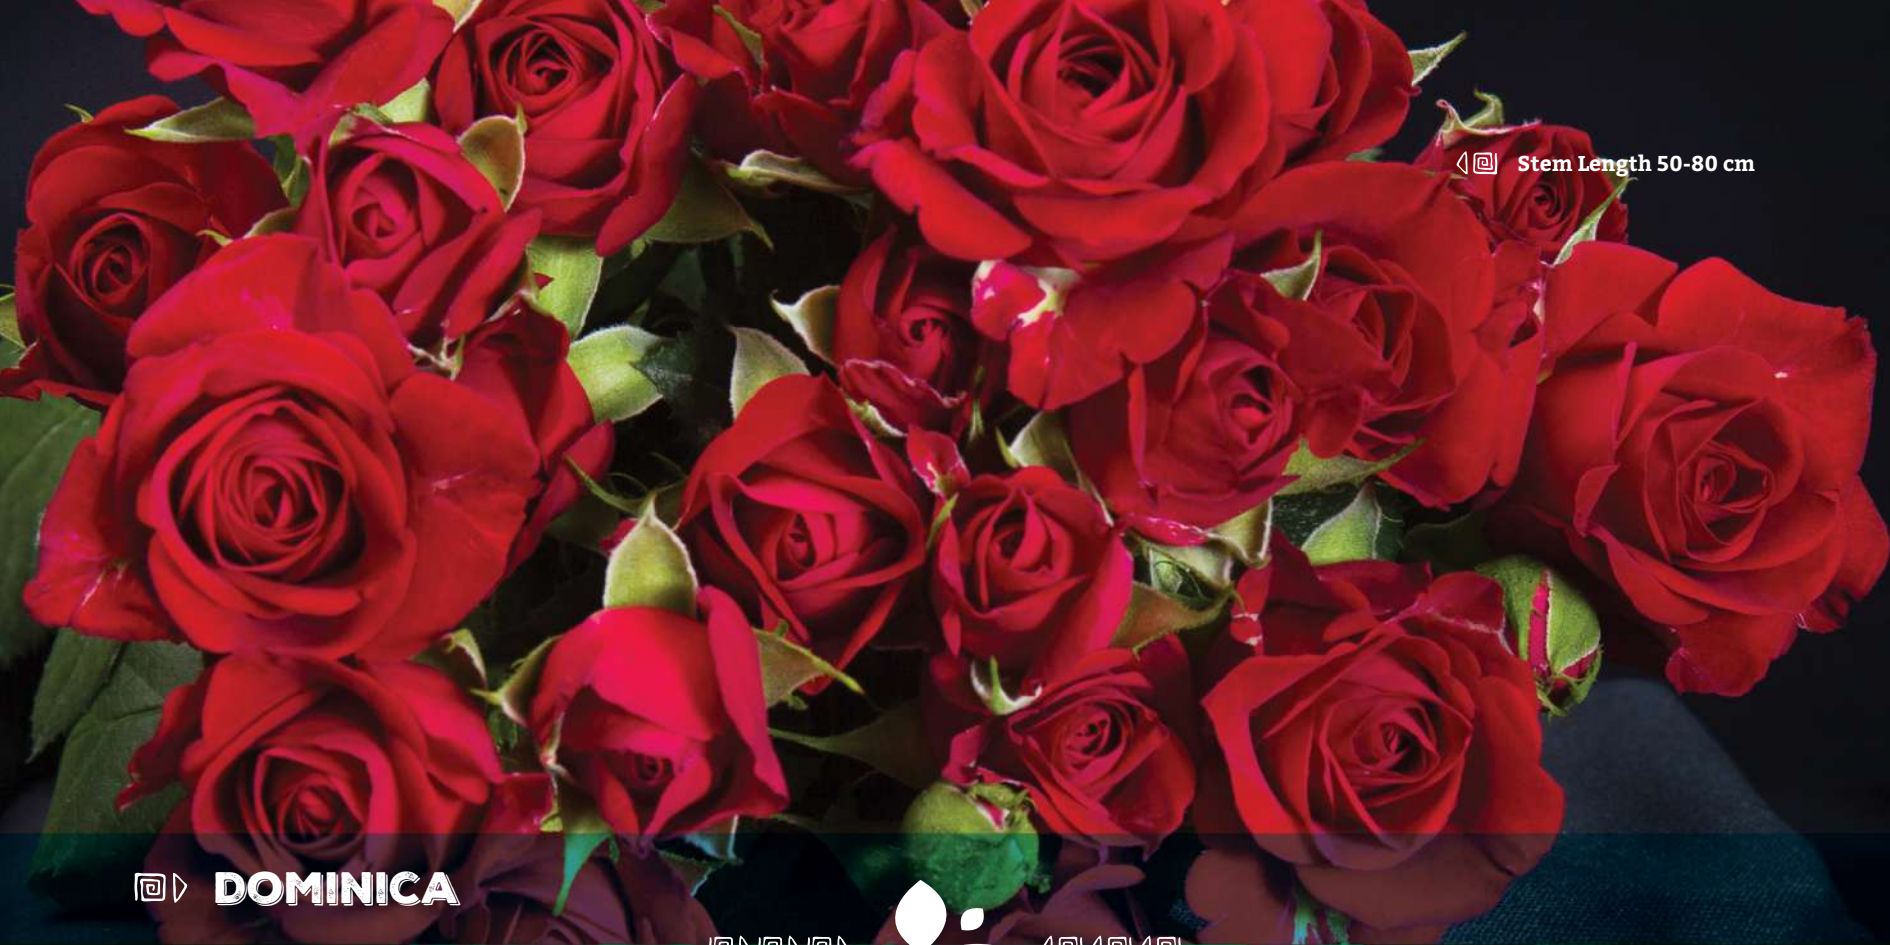

◀ @ Stem Length 50-80 cm

@ ▶ **DOMINICA**